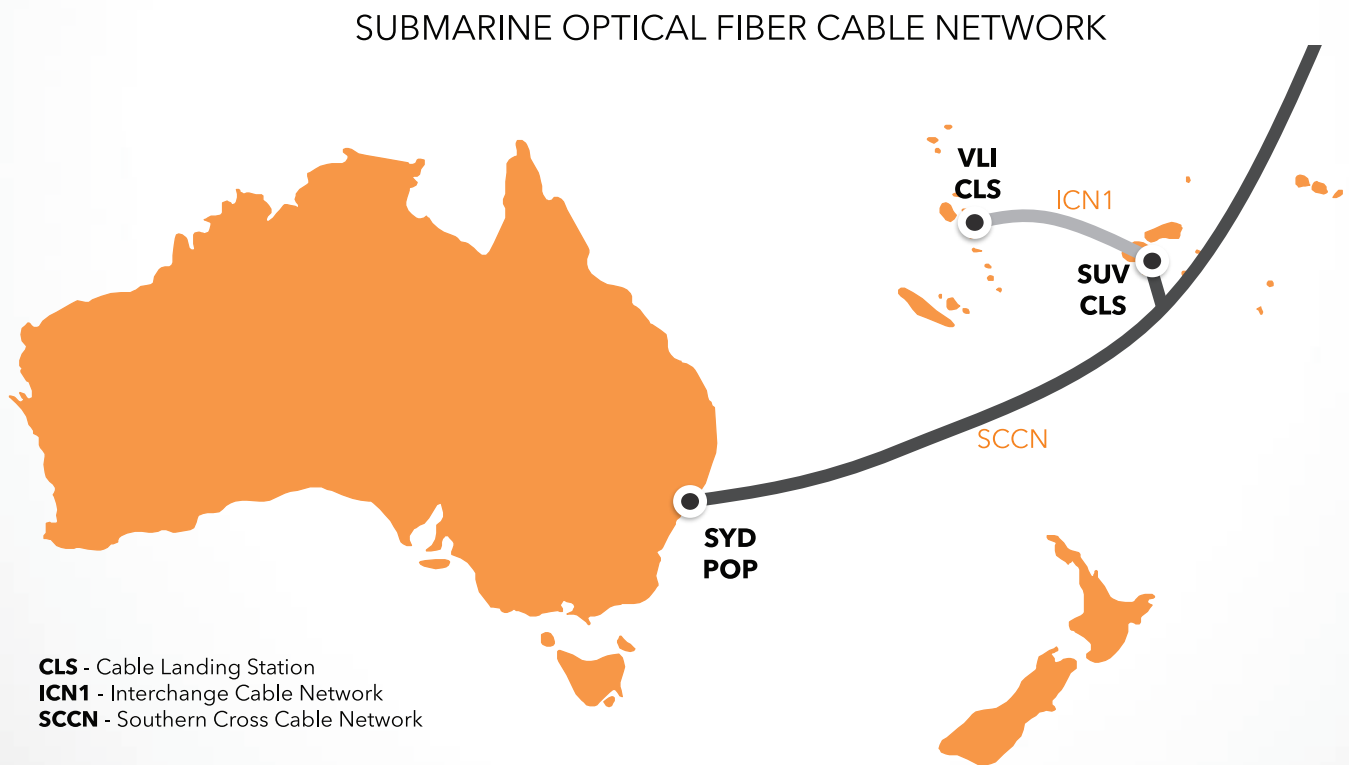

International Private Leased Circuit (Full Circuit Service)

TVL Full-Circuit IPLC is a dedicated and secure point-to-point connection between two end-users/networks situated in geographically distant countries and provides a guaranteed throughput.

TVL shall use a Point of Presence (POP) in Sydney where world-class telecommunication operators are present. TVL shall provide full circuit IPLC up to Sydney in Australia. From this POP, TVL can provide onward connectivity to other distant-end locations.

Features of Service

- ✓ Single Point of Contact (SPOC)
- ✓ Dedicated Bandwidth
- ✓ Accessibility and Reliability
- ✓ Cost-effective communications
- ✓ Fully-Network managed

Contact us

Hotline 081111

Your dedicated **Corporate Sales Representative**

e-mail sales@tv1.net.vu.com

website www.tv1.vu